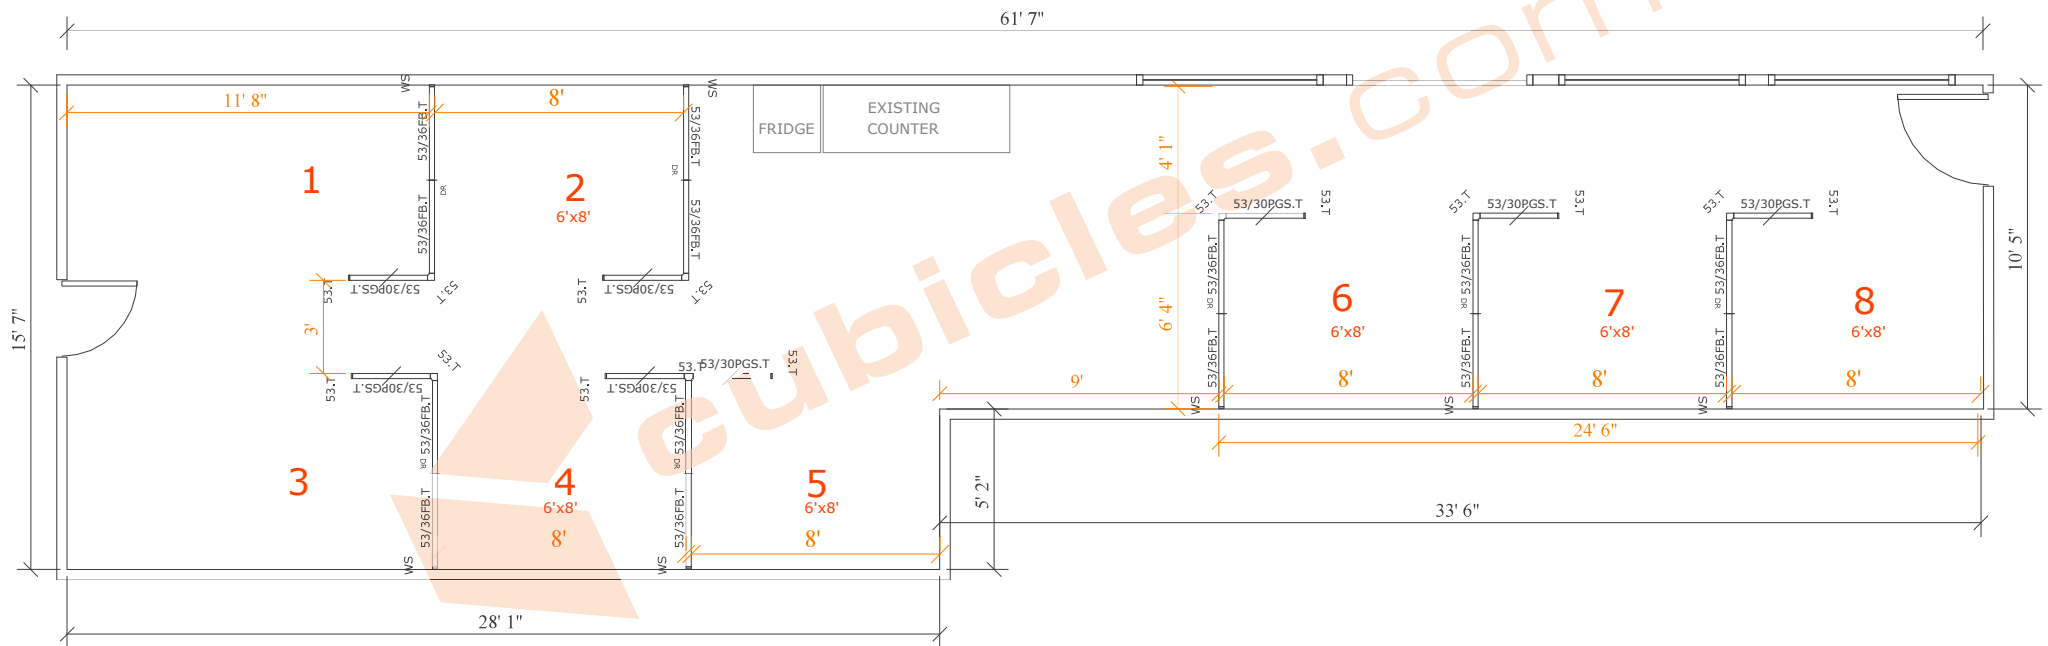

2D OVERALL

O2™ Series Corporate Office Furniture Thin Base | Grade 1

[8] NON-POWERED STATIONS:
[8] 6'x2'6"x53"H NON-POWERED STATIONS W/ GLASS STACKERS (ONLY PANELS)