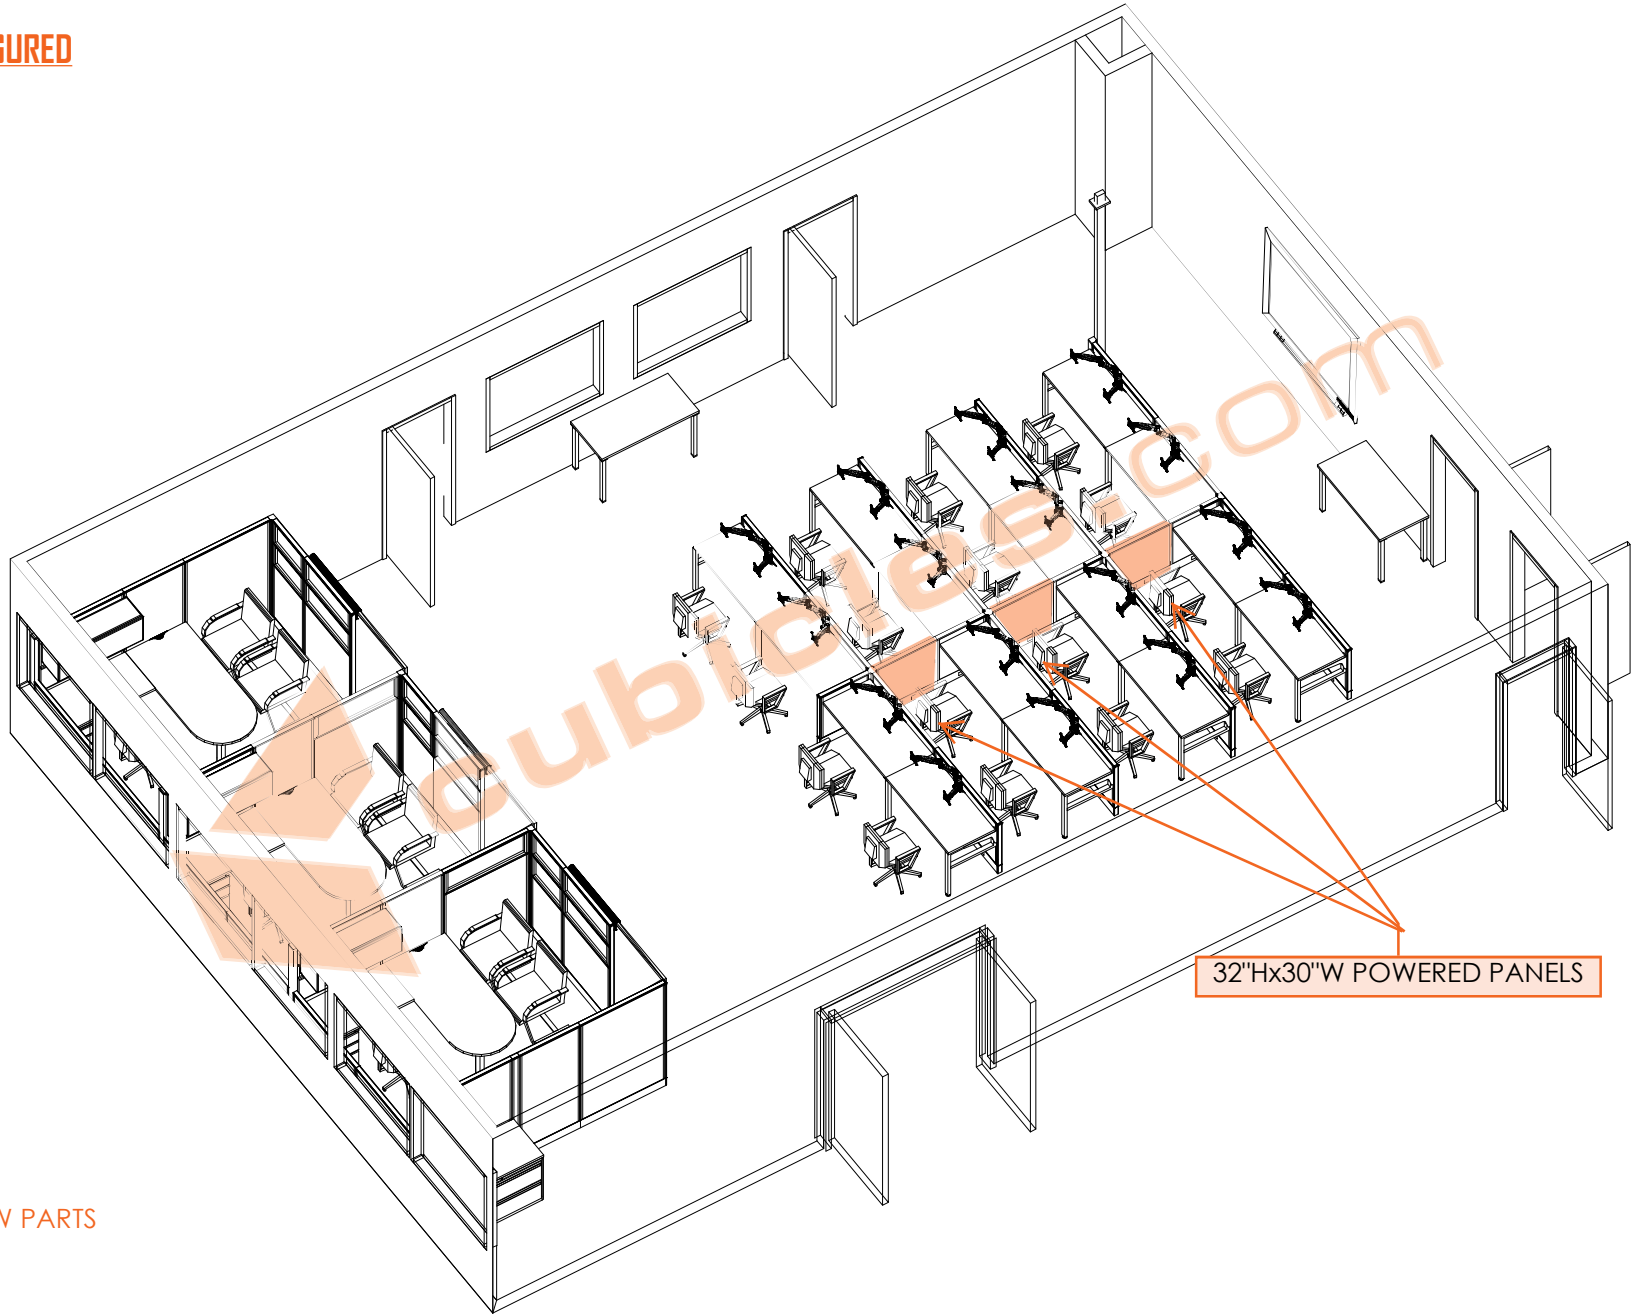

3D OVERALL LAYOUT

TASK CHAIR

GUEST CHAIR

REDUCED TO 1 GLASS STACKER TO IMPROVE ACOUSTIC PROPERTIES

OVERHEAD STORAGE

39"H FABRIC PANEL

67"H PARTIALLY GLAZED ACOUSTIC PANEL [53"H ACOUSTIC FABRIC + 14"H GLASS STACKER]

PRINTER STAND WITH FILE DRAWERS UNDERNEATH

MONITOR ARMS NOT INCLUDED

POWER POLE

32"H POWERED PANELS

SLIDING DOOR

67"H ACOUSTIC FABRIC PANEL

FINISHES

LAMINATE

Empire Mahogany (+)

BASE / TRIM

BU (G1/TD)

FABRIC

Halo 7316

3D RECONFIGURED

32"Hx30"W POWERED PANELS

NEW PARTS