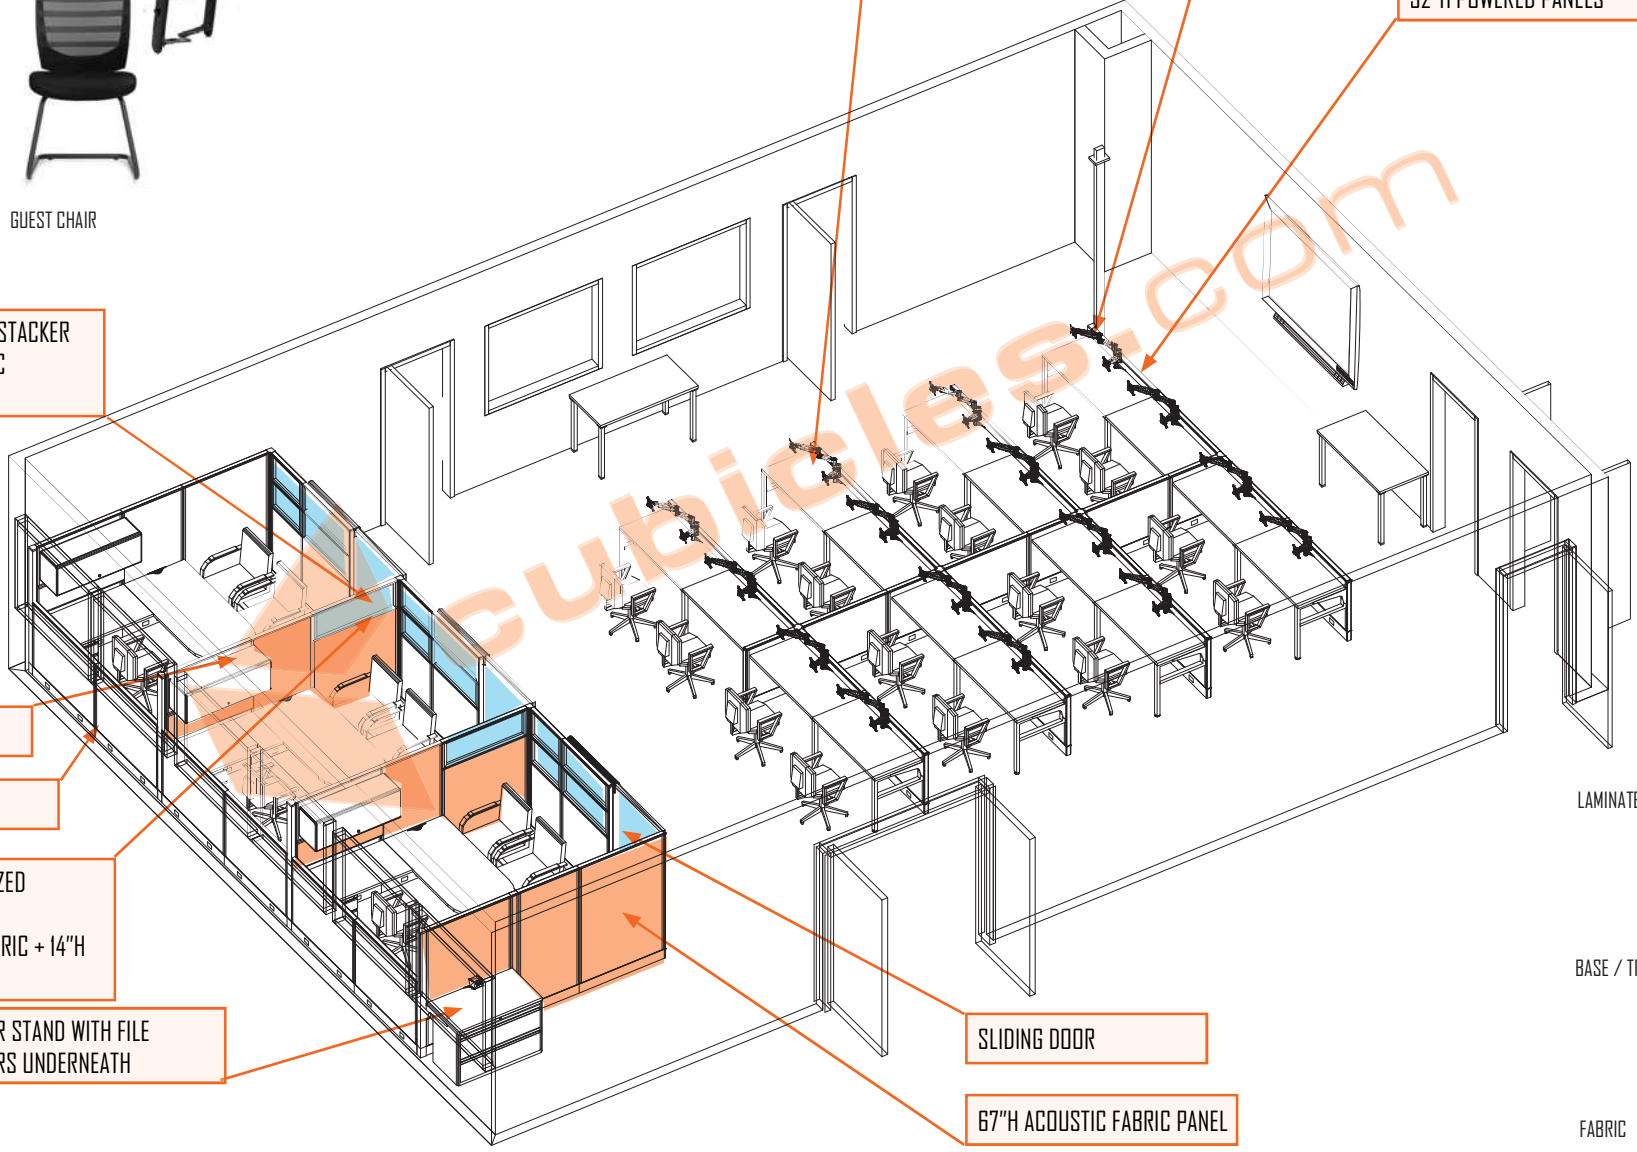

3D OVERALL LAYOUT

TASK CHAIR

GUEST CHAIR

REDUCED TO 1 GLASS STACKER TO IMPROVE ACOUSTIC PROPERTIES

OVERHEAD STORAGE

39"H FABRIC PANEL

67"H PARTIALLY GLAZED ACOUSTIC PANEL [53"H ACOUSTIC FABRIC + 14"H GLASS STACKER]

PRINTER STAND WITH FILE DRAWERS UNDERNEATH

MONITOR ARMS NOT INCLUDED

POWER POLE

32"H POWERED PANELS

SLIDING DOOR

67"H ACOUSTIC FABRIC PANEL

FINISHES

LAMINATE

Empire Mahogany (+)

BASE / TRIM

BU (G1/TD)

FABRIC

Halo 7316

3D RECONFIGURED

32"Hx30"W POWERED PANELS

NEW PARTS