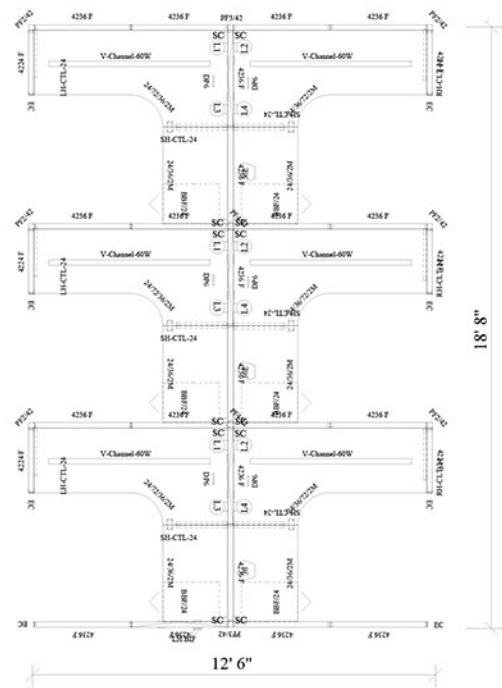

# Divi Modular Workstations

by AIS Furniture

3 In-Line

6 Pack

Size: 6' x 6' x 42"

1-888-442-8242

cubicles.com