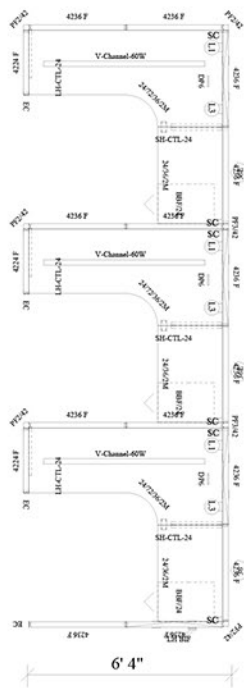

# Divi Modular Workstations

by AIS Furniture

3 In-Line

6 Pack

Size: 6' x 6' x 42"

1-888-442-8242

cubicles.com