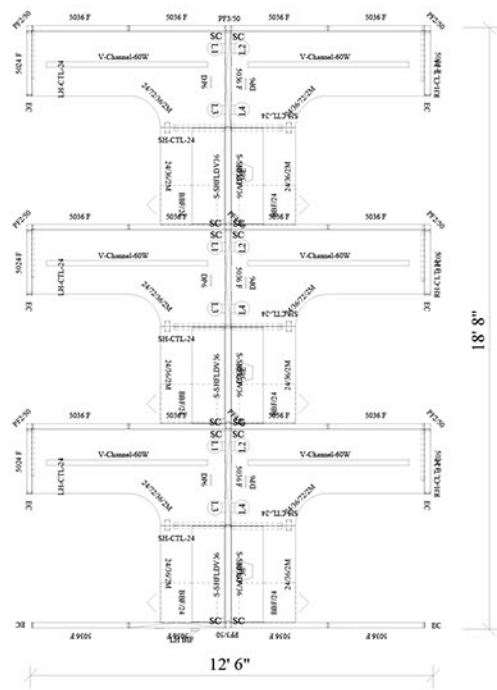

# Divi Modular Workstations

by AIS Furniture

3 In-Line

6 Pack

Size: 6' x 6' x 50"

1-888-442-8242

cubicles.com