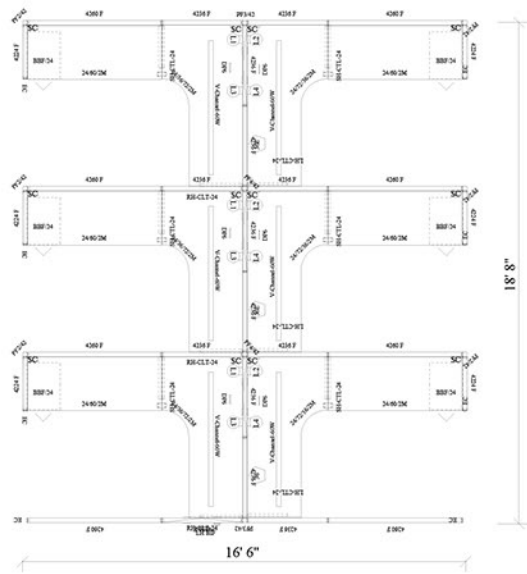

# Divi Modular Workstations

by AIS Furniture

3 In-Line

6 Pack

Size: 6' x 8' x 42"

1-888-442-8242

cubicles.com