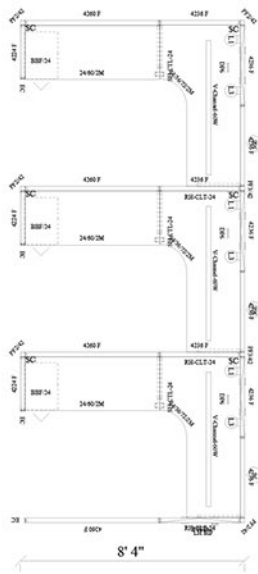

# Divi Modular Workstations

by AIS Furniture

3 In-Line

6 Pack

Size: 6' x 8' x 42"

1-888-442-8242

cubicles.com