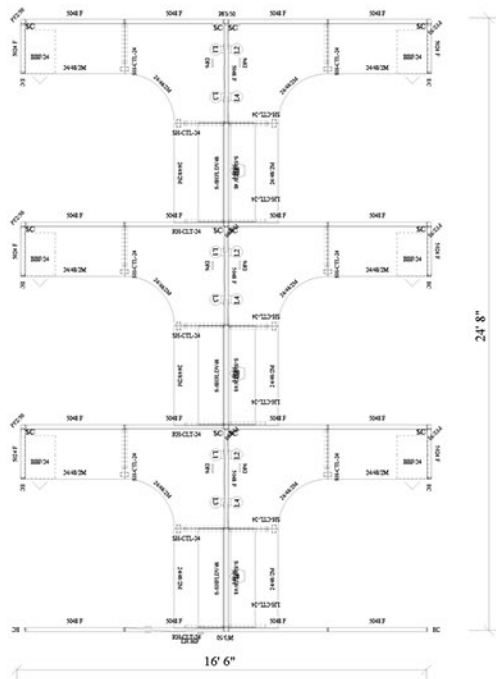

Divi Modular Workstations

by AIS Furniture

3 In-Line

6 Pack

Size: 8' x 8' x 50"

1-888-442-8242

cubicles.com