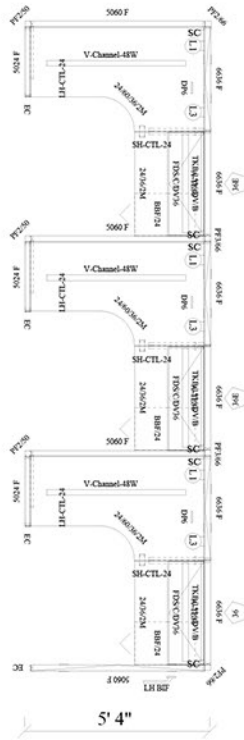

Divi Modular Workstations

by AIS Furniture

3 In-Line

6 Pack

Size: 5' x 6' x 50/66"

1-888-442-8242

cubicles.com