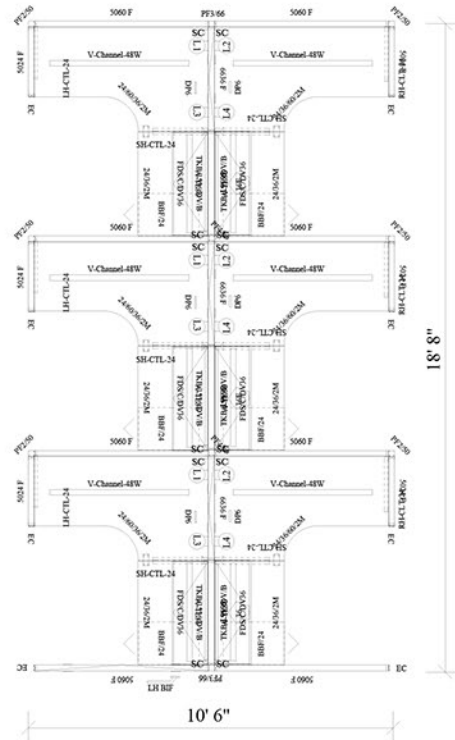

Divi Modular Workstations

by AIS Furniture

3 In-Line

6 Pack

Size: 5' x 6' x 50/66"

1-888-442-8242

cubicles.com