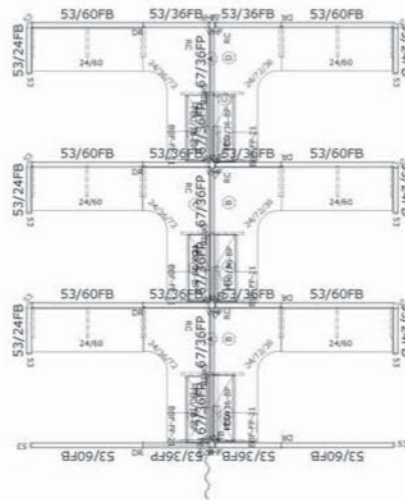

O₂TM Series Corporate Office Furniture

Available in Newly Remanufactured, Pre-Owned or Brand New!

3 In-Line

6 Pack

Size: 6' x 8' x 53/67"