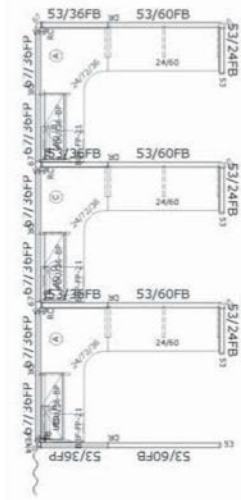

O₂TM Series Corporate Office Furniture

Available in Newly Remanufactured, Pre-Owned or Brand New!

3 In-Line

6 Pack

Size: 6' x 8' x 53/67"