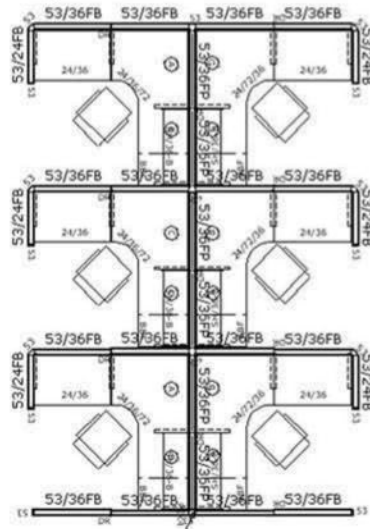

# O<sub>2</sub><sup>TM</sup> Series Corporate Office Furniture

Available in Newly Remanufactured, Pre-Owned or Brand New!

3 In-Line

6 Pack

Size: 6' x 6' x 53"

1-888-442-8242

 cubicles.com