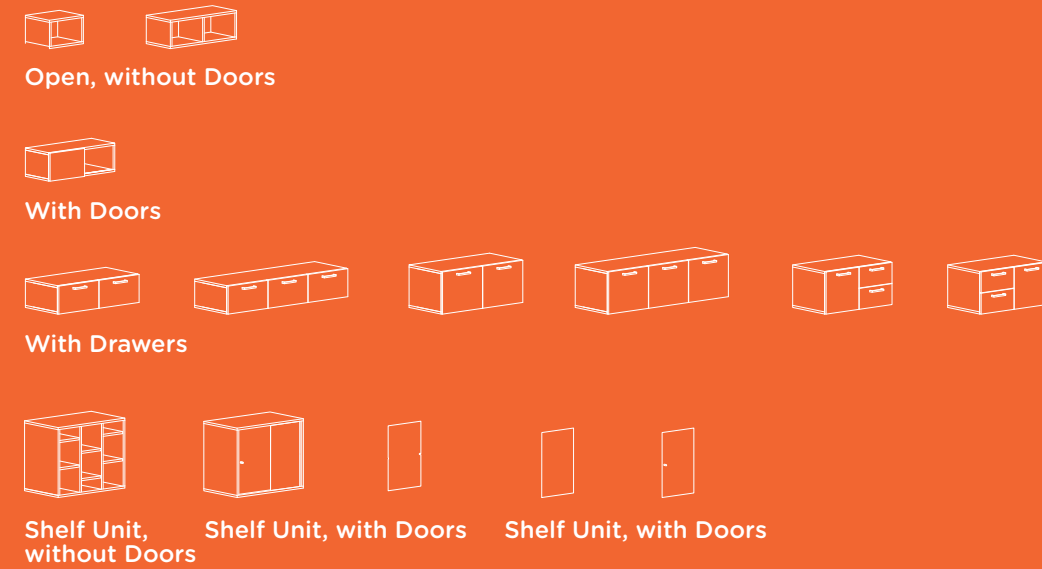

CONFERENCE TABLES

COLLABORATIVE

LECTERNS

SHARING & TECHNOLOGY

FLOOR STORAGE

WALLMOUNT STORAGE

Your Office Will Never Be The Same!

HQ 24 West 39th Street New York City, NY 10018 Tel: 888.442.8242