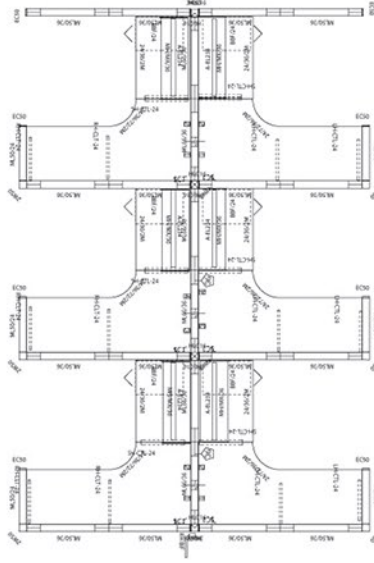

Matrix Cubicle Systems

1-888-442-8242

3 In-Line

6 Pack

Size: 6' x 6' x 50" & 66"