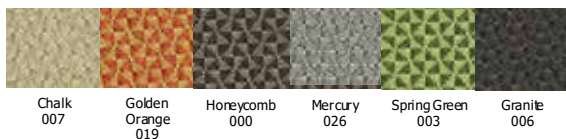

Fila

Your Office Will Never Be The Same!

888.442.8242