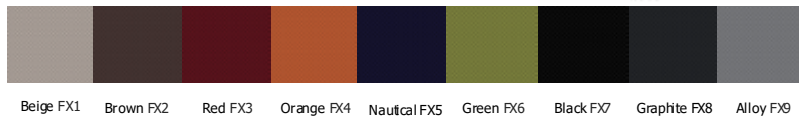

Fila

Your Office Will Never Be The Same!

888.442.8242