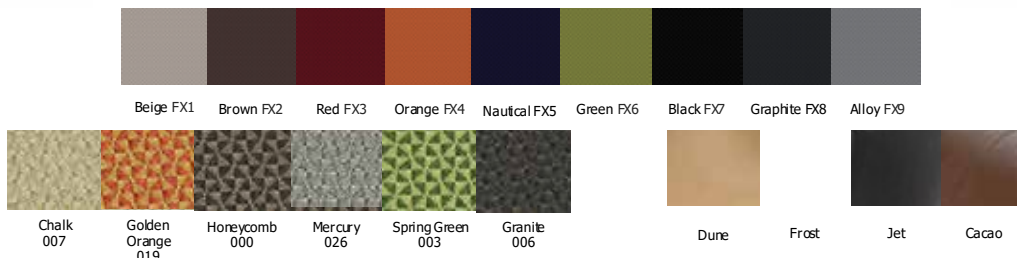

Lucky™

Your Office Will Never Be The Same!

888.442.8242